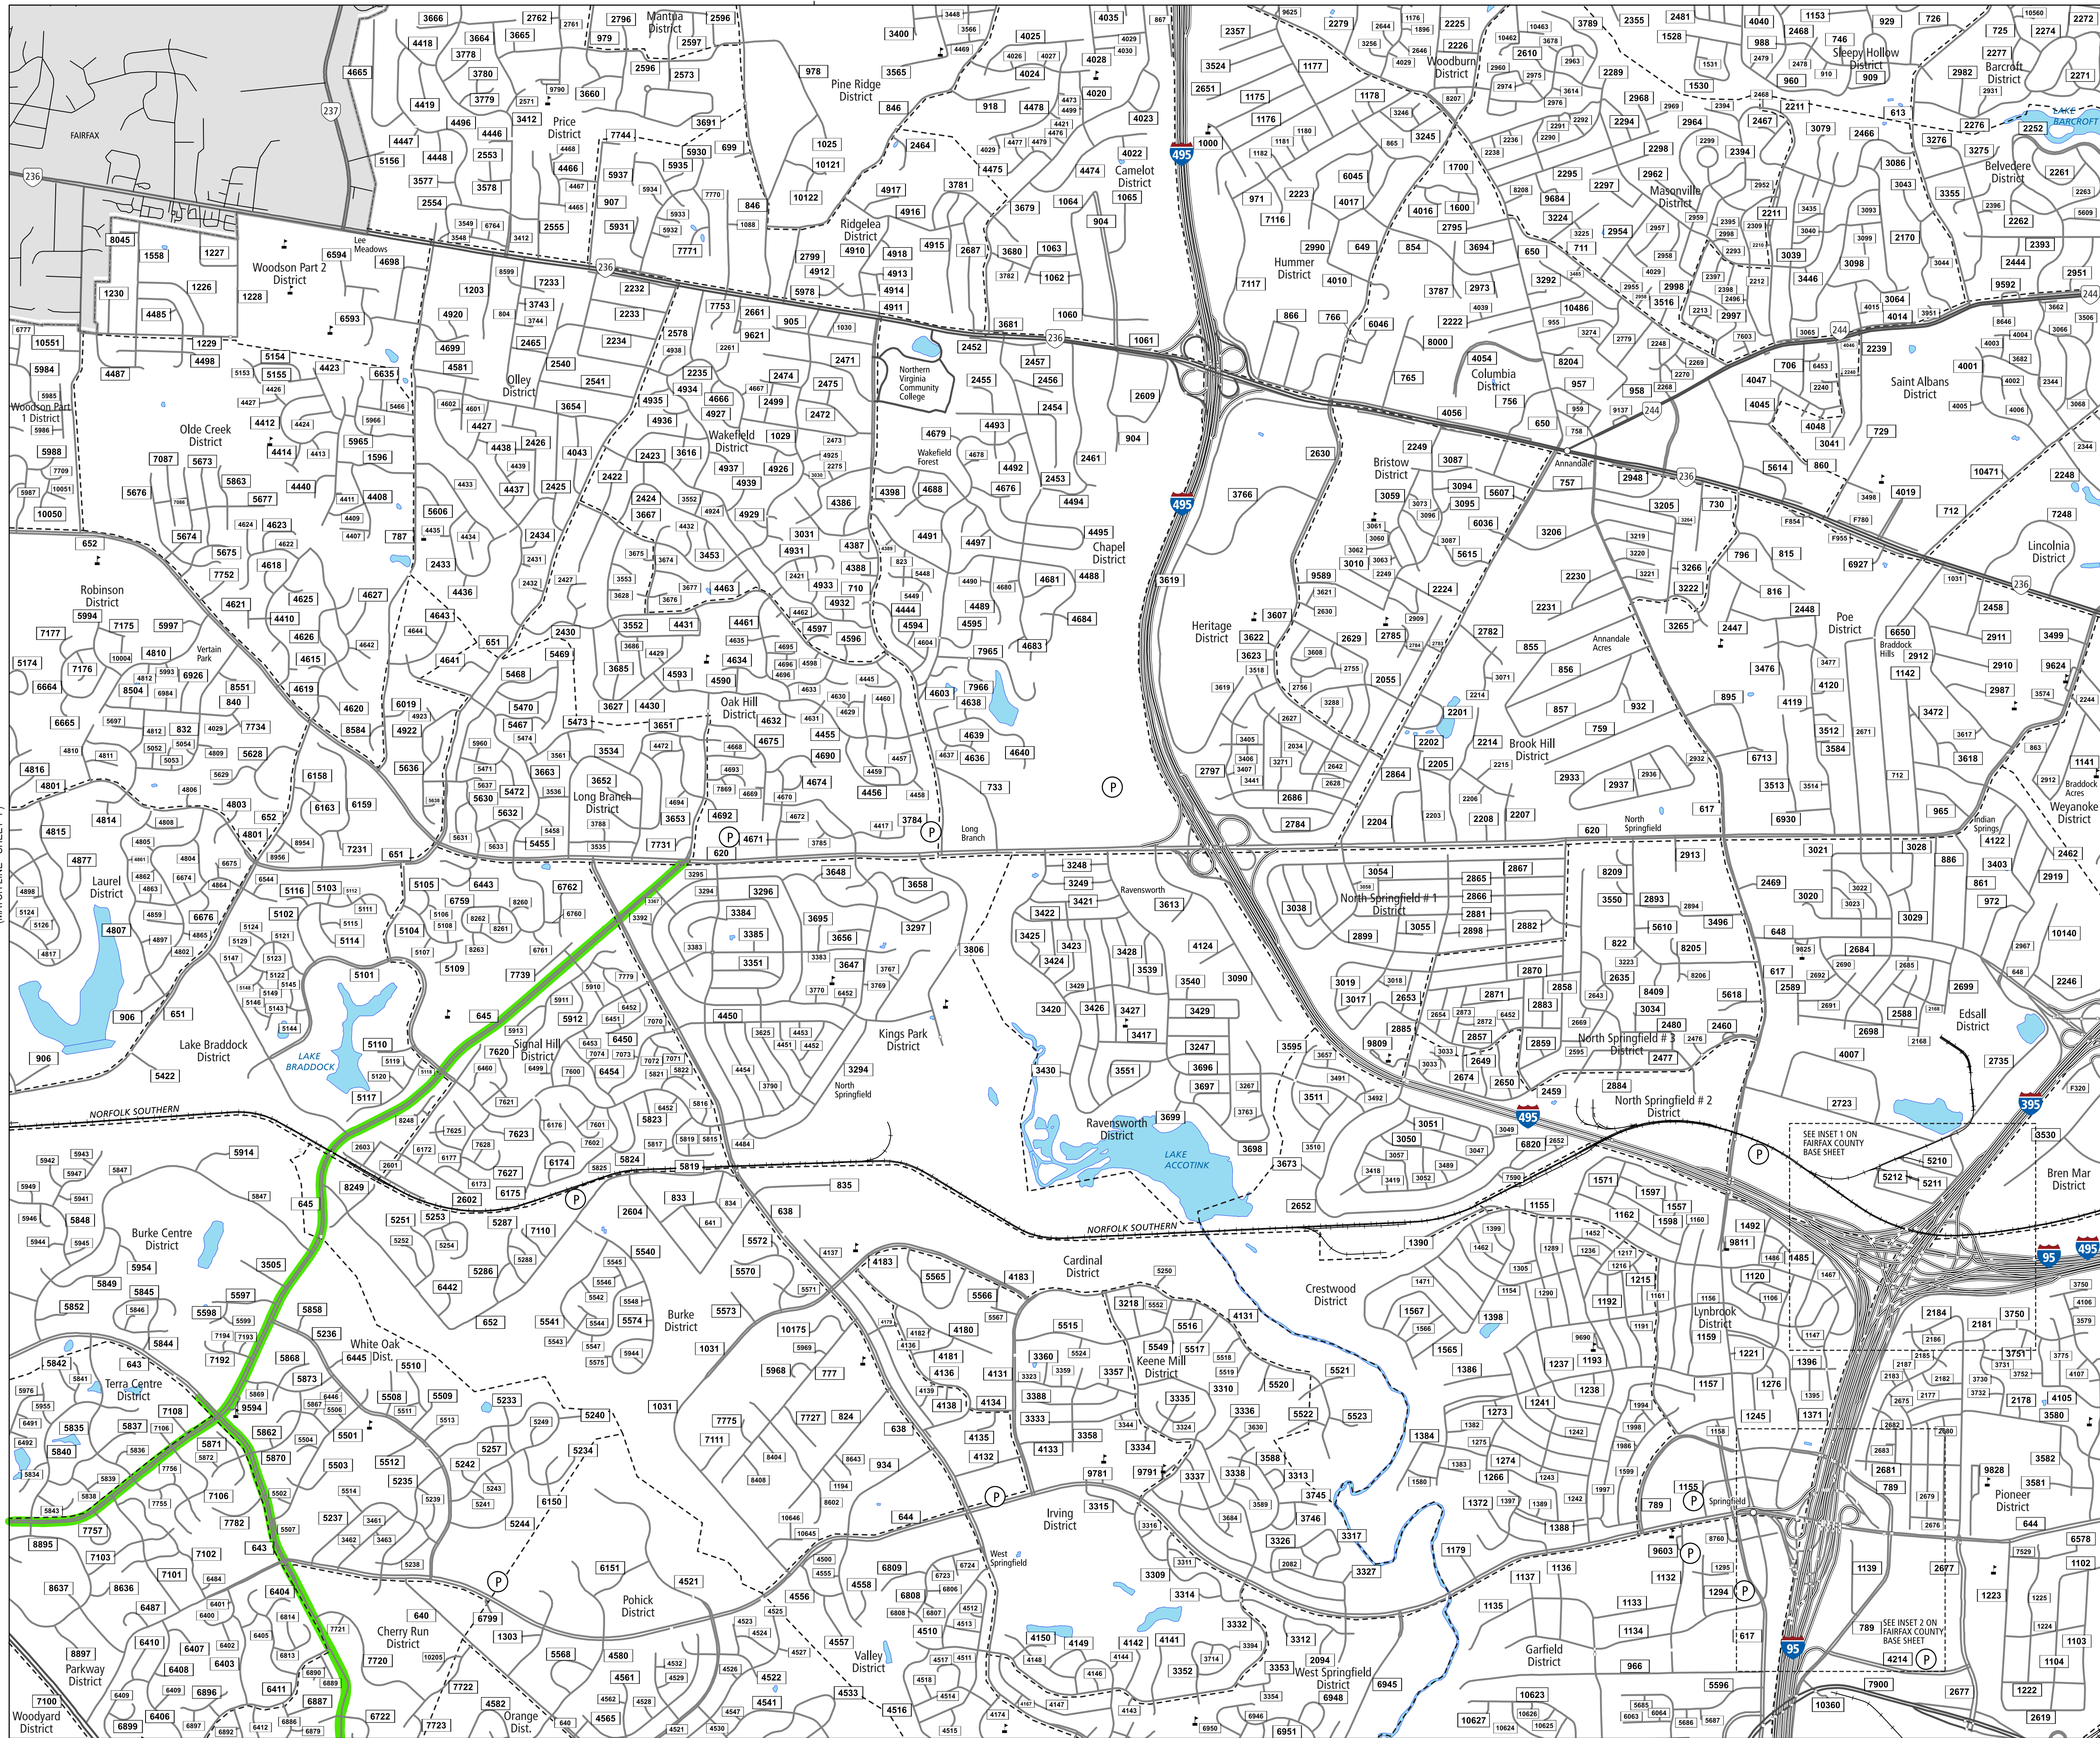

(MATCH LINE - SHEET "F")

(MATCH LINE - SHEET "G")

FAIRFAX COUNTY, VA

COUNTY ROAD MAP

FAIRFAX COUNTY

ROAD CLASSIFICATIONS

- Frontage Road
- Secondary Route
- State Route
- U.S. Route
- Urban Road
- LightSurface
- DividedHwyInterstate
- AllWeatherSurface
- Unsurfaced
- otherSurface
- BikeRoutes
- AppalachianTrail
- Scenic Roads